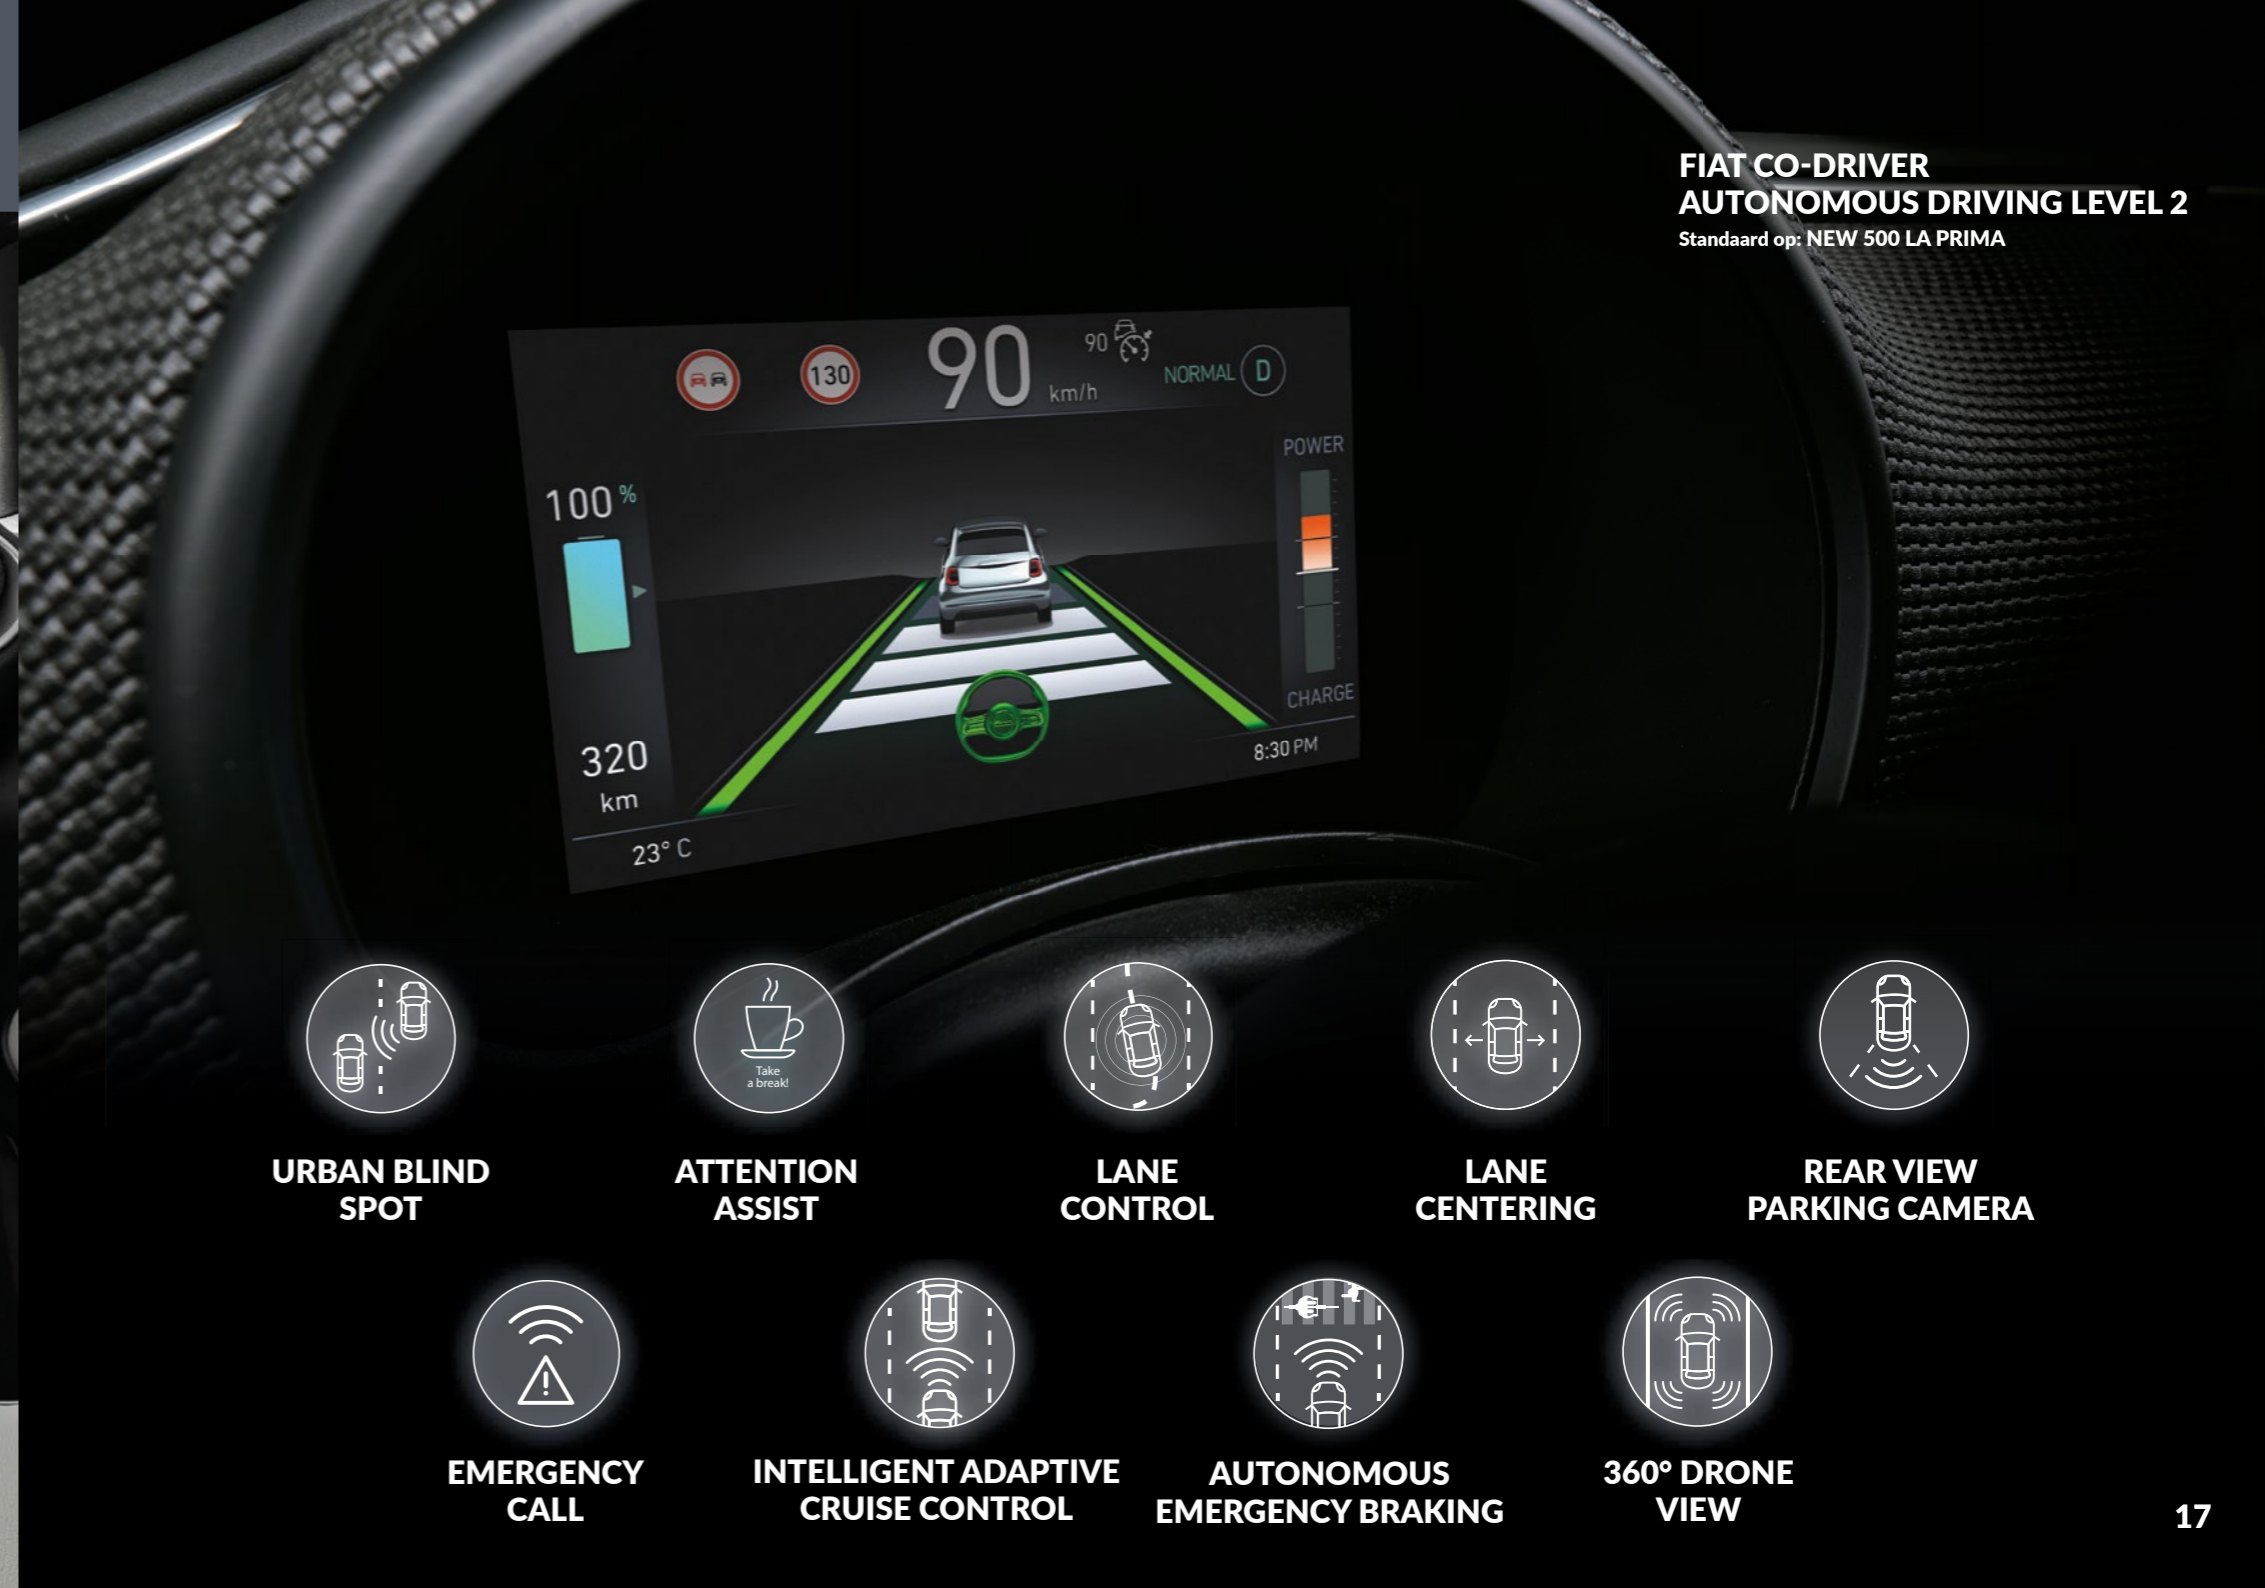

STOF GESTREPT SEAQUAL®
ANTRACIET / ZWART • Standaard op: NEW 500 ICON

INTERIEUR KUNSTLEDER MET FIAT MONOGRAM
AVORIO • Standaard op: NEW 500 LA PRIMA

INTERIEUR

Uconnect™ Navi 10,25" Bluetooth & DAB

Standaard op : New 500 Icon & La Prima

FIAT CO-DRIVER AUTONOMOUS DRIVING LEVEL 2

Standaard op: NEW 500 LA PRIMA

- URBAN BLIND SPOT
- ATTENTION ASSIST
- LANE CONTROL
- LANE CENTERING
- REAR VIEW PARKING CAMERA
- EMERGENCY CALL
- INTELLIGENT ADAPTIVE CRUISE CONTROL
- AUTONOMOUS EMERGENCY BRAKING
- 360° DRONE VIEW