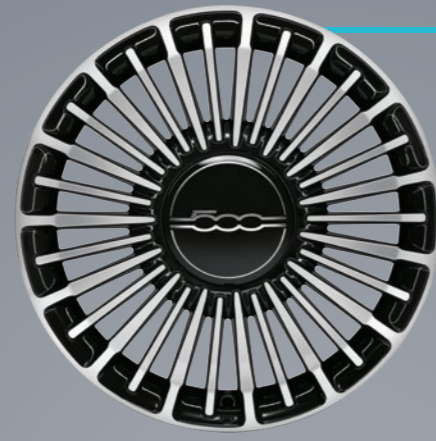

FIAT CO-DRIVER AUTONOMOUS DRIVING LEVEL 2

Standaard op: NEW 500 LA PRIMA

- URBAN BLIND SPOT
- ATTENTION ASSIST
- LANE CONTROL
- LANE CENTERING
- REAR VIEW PARKING CAMERA
- EMERGENCY CALL
- INTELLIGENT ADAPTIVE CRUISE CONTROL
- AUTONOMOUS EMERGENCY BRAKING
- 360° DRONE VIEW

ACCESSOIRES

1

16" Maratea velgen

2

16" Diamond velgen

3

17" Diamond sport velgen

DAKSTICKERS