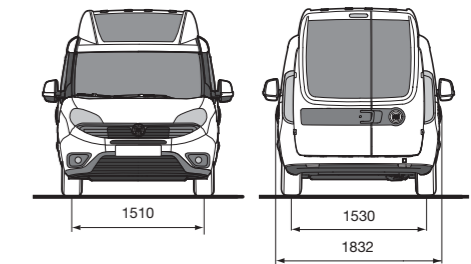

DOBLO

TECHNICAL SPECIFICATIONS

	1.4 95 HP 16v	1.4 T-JET 120 HP	1.4 T-JET 120 HP Natural Power	1.6 90 HP MultiJet	1.6 90 HP MultiJet Dualogic™	1.6 105 HP MultiJet	2.0 135 HP MultiJet
	POP - EASY - LOUNGE	EASY - LOUNGE	POP - EASY - LOUNGE	POP - EASY - LOUNGE	POP - EASY - LOUNGE - MAXI	POP - EASY - LOUNGE - MAXI	EASY - LOUNGE - MAXI
Engine	petrol	petrol	petrol methane				
No. of cylinders, layout	4, in line, transverse front	4, in line, transverse front	4, in line, transverse front	4, in line, transverse front	4, in line, transverse front	4, in line, transverse front	4, in line, transverse front
Bore x stroke (mm)	72 x 84	72 x 84	72 x 84	79.5 x 80.5	79.5 x 80.5	79.5 x 80.5	83 x 90.5
Displacement (cm³)	1368	1368	1368	1598	1598	1598	1956
Emissions level	Euro 6	Euro 6	Euro 6	Euro 5	Euro 5	Euro 5	Euro 5
Compression ratio	11:1	9.8:1	9.8:1	16.5:1	16.5:1	16.5:1	16.5:1
EC max. power: kW (HP) at rpm	70 (95) 6000	88 (120) 5000	88 (120) 5000	66 (90) 4000	66 (90) 4000	77 (105) 4000	99 (135) 3500
EC max. torque: Nm (kgm) at rpm	127 (12.95) 4500	206 (21) 2000	206 (21) 2000	290 (29.6) 1500	200 (20.4) 1500	290 (29.6) 1500	320 (32.6) 1500
Supply	timed sequential Multipoint electronic injection, returnless system	Multipoint electronic injection, sequential, phased, turbo and intercooler, returnless system	Multipoint electronic injection specific for methane, sequential, phased, turbo and intercooler, returnless system	Electronically controlled Common Rail MultiJet direct injection with turbo and intercooler	Electronically controlled Common Rail MultiJet direct injection with turbo and intercooler	Electronically controlled Common Rail MultiJet direct injection with turbo and intercooler	Electronically controlled Common Rail MultiJet direct injection with turbo and intercooler
Ignition	electronic, static, integrated with the injection	electronic, static, integrated with the injection	electronic, static, integrated with the injection	by compression	by compression	by compression	by compression
Transmission							
Drive type	front	front	front	front	front	front	front
Clutch control	hydraulic	hydraulic	hydraulic	hydraulic	hydraulic	hydraulic	hydraulic
Gearbox/transmission: no. of speeds	5+R	6+R	6+R	6+R	5+R	6+R	6+R
Steering							
Type	rack and pinion with hydraulic power steering	rack and pinion with hydraulic power steering	rack and pinion with hydraulic power steering	rack and pinion with hydraulic power steering	rack and pinion with hydraulic power steering	rack and pinion with hydraulic power steering	rack and pinion with hydraulic power steering
Kerb-to-kerb turning circle (m)	11.2	11.2	11.2	11.2	11.2 / 13 (long wheelbase)	11.2 / 12.5 (long wheelbase)	11.2 / 12.5 (long wheelbase)
Brakes - D (disc) - T (drum)							
Front: Ø mm	D 305 (self-ventilating)	D 305 (self-ventilating)	D 305 (self-ventilating)	D 284 / D 305 (7-seater) (self-ventilating)	D284 / D305 (7-seater and long wheelbase) (self-ventilating)	D284 / D305 (7-seater and long wheelbase) (self-ventilating)	D 305 (self-ventilating)
Rear: Ø mm	T 254	T 254	T 254	T 254	T 254	T 254	T 254
Brake servo	10"	10"	10"	10"	10"	10"	10"
Suspension							
Front	independent, MacPherson type						
Rear	independent bi-link, with coil springs, telescopic shock absorbers and anti-roll bar						
External dimensions							
Wheelbase (mm)	2755	2755	2755	2755	2755 / 3105 (long wheelbase)	2755 / 3105 (long wheelbase)	2755 / 3105 (long wheelbase)
Length / width (mm)	4406 / 1832	4406 / 1832	4406 / 1832	4406 / 1832	4406 (4756 long wheelbase) / 1832	4406 (4756 long wheelbase) / 1832	4406 (long wheelbase) / 1832
Height (mm)	1845 / 1895 / 2115 (with roof bars / high roof)	1845 / 1895 (with roof bars)	1849 / 1899 (with roof bars)	1845 / 1895 / 2115 (with roof bars / high roof)	1845 / 1895 / 2115 (with roof bars / high roof)	1845 / 1895 / 2115 (with roof bars / high roof)	1845 / 1895 / 2115 (with roof bars / high roof)
Front / rear track (mm)					1880 / 1927 (with roof bars)	1880 / 1927 (with roof bars)	1880 / 1927 (with roof bars)
Front / rear overhang (mm)	1510 / 1530	1510 / 1530	1510 / 1530	1510 / 1530	1510 / 1530	1510 / 1530	1510 / 1530
Luggage compartment volume (dm³)	911 / 740	911 / 740	911 / 740	911 / 740	911 / 740	911 / 740	911 / 740
Luggage volume (dm³)	790 / 3200 (with rear seats folded down)	790 / 3200 (with rear seats folded down)	790 / 3200 (with rear seats folded down)	790 / 3200 (with rear seats folded down)	790 / 3200 (with rear seats folded down)	790 / 3200 (with rear seats folded down)	790 / 3200 (with rear seats folded down)
Luggage volume Long wheelbase (dm³)					1050 / 4000 (with rear seats folded down)	1050 / 4000 (with rear seats folded down)	1050 / 4000 (with rear seats folded down)
Wheels							
Tyres	195/60 R16 C 99T	195/60 R16 C 99T	195/60 R16 C 99T	195/60 R16 C 99T	195/60 R16 C 99T	195/60 R16 C 99T	195/60 R16 C 99T
Electrical equipment (12 V)							
Battery capacity (Ah)	63	60	60	72	72	72	60
Weights - Capacities							
Kerb weight DIN (kg)	1370 / 1430 (high roof)	1415	1540	1430 / 1500	1430 / 1500 (high roof) / 1525 (long wheelbase)	1430 / 1500 (high roof) / 1525 (long wheelbase)	1480 / 1540 (high roof) / 1540 (long wheelbase)
Max. towable weight (non-braked) (kg)	500	500	500	500	500	500	500
Max. towable weight (braked) (kg)	1000	1000	1000	1300 / 1000 (7 seats)	1300 / 1000 (7 seats)	1300 / 1000 (7 seats)	1500
Fuel tank (litres)	60	60	22 24.6 m³ (16,15 kg)	60	60	60	60
Performance							
Top speed (km/h)	161 / 156 (high roof)	172	172	158 / 153 (high roof)	158 / 153 (high roof)	164 / 159 (high roof)	179 / 174 (high roof)
Acceleration (s) 0-100 km/h	15.4 / 15.9 (high roof)	12.3	12.3	14.9 / 15.4 (high roof)	15.4 / 15.9 (high roof)	13.4 / 13.9 (high roof)	11.3 / 11.8 (high roof)
Consumption* (l/100 km)							
Urban / extra-urban / combined cycle	9.3 / 5.9 / 7.2 9.5 / 6.1 / 7.4 (high roof)				5.6 / 4.7 / 5.0 5.9 / 5.3 / 5.5 (high roof)	6.1 / 4.7 / 5.2 6.4 / 5.3 / 5.7 (high roof)	
Without S&S		9.5 / 5.9 / 7.2	9.7 / 6.1 / 7.4	9.9* / 6.1* / 7.5* 6.5** / 4.0** / 4.9**	6.8 / 4.7 / 5.5 7.1 / 5.3 / 6.0 (high roof)		7.3 / 5.1 / 5.9 7.4 / 5.5 / 6.2 (high roof)
CO ₂ emissions (g/km)	165 / 171 (high roof)						
Without S&S		169	173	134	145 / 158 (high roof)	138 / 150 (high roof)	156 / 163 (high roof)