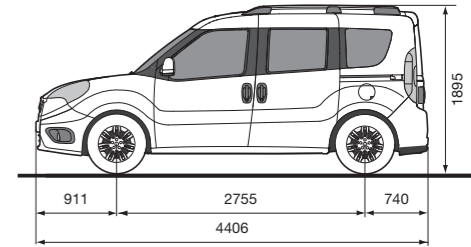

DOBLO

TECHNICAL SPECIFICATIONS

	1.4 95 HP 16v	1.4 T-JET 120 HP	1.4 T-JET 120 HP Natural Power	1.6 90 HP MultiJet	1.6 90 HP MultiJet Dualogic™	1.6 105 HP MultiJet	2.0 135 HP MultiJet
	POP - EASY - LOUNGE	EASY - LOUNGE	POP - EASY - LOUNGE	POP - EASY - LOUNGE	POP - EASY - LOUNGE - MAXI	POP - EASY - LOUNGE - MAXI	EASY - LOUNGE - MAXI
Engine	petrol	petrol	petrol methane				
No. of cylinders, layout	4, in line, transverse front	4, in line, transverse front	4, in line, transverse front	4, in line, transverse front	4, in line, transverse front	4, in line, transverse front	4, in line, transverse front
Bore x stroke (mm)	72 x 84	72 x 84	72 x 84	79.5 x 80.5	79.5 x 80.5	79.5 x 80.5	83 x 90.5
Displacement (cm³)	1368	1368	1368	1598	1598	1598	1956
Emissions level	Euro 6	Euro 6	Euro 6	Euro 5	Euro 5	Euro 5	Euro 5
Compression ratio	11:1	9.8:1	9.8:1	16.5:1	16.5:1	16.5:1	16.5:1
EC max. power: kW (HP) at rpm	70 (95) 6000	88 (120) 5000	88 (120) 5000	66 (90) 4000	66 (90) 4000	77 (105) 4000	99 (135) 3500
EC max. torque: Nm (kgm) at rpm	127 (12.95) 4500	206 (21) 2000	206 (21) 2000	290 (29.6) 1500	200 (20.4) 1500	290 (29.6) 1500	320 (32.6) 1500
Supply	timed sequential Multipoint electronic injection, returnless system	Multipoint electronic injection, sequential, phased, turbo and intercooler, returnless system	Multipoint electronic injection specific for methane, sequential, phased, turbo and intercooler, returnless system	Electronically controlled Common Rail MultiJet direct injection with turbo and intercooler	Electronically controlled Common Rail MultiJet direct injection with turbo and intercooler	Electronically controlled Common Rail MultiJet direct injection with turbo and intercooler	Electronically controlled Common Rail MultiJet direct injection with turbo and intercooler
Ignition	electronic, static, integrated with the injection	electronic, static, integrated with the injection	electronic, static, integrated with the injection	by compression	by compression	by compression	by compression
Transmission							
Drive type	front	front	front	front	front	front	front
Clutch control	hydraulic	hydraulic	hydraulic	hydraulic	hydraulic	hydraulic	hydraulic
Gearbox/transmission: no. of speeds	5+R	6+R	6+R	6+R	5+R	6+R	6+R
Steering							
Type	rack and pinion with hydraulic power steering	rack and pinion with hydraulic power steering	rack and pinion with hydraulic power steering	rack and pinion with hydraulic power steering	rack and pinion with hydraulic power steering	rack and pinion with hydraulic power steering	rack and pinion with hydraulic power steering
Kerb-to-kerb turning circle (m)	11.2	11.2	11.2	11.2	11.2 / 13 (long wheelbase)	11.2 / 12.5 (long wheelbase)	11.2 / 12.5 (long wheelbase)
Brakes - D (disc) - T (drum)							
Front: Ø mm	D 305 (self-ventilating)	D 305 (self-ventilating)	D 305 (self-ventilating)	D 284 / D 305 (7-seater) (self-ventilating)	D284 / D305 (7-seater and long wheelbase) (self-ventilating)	D284 / D305 (7-seater and long wheelbase) (self-ventilating)	D 305 (self-ventilating)
Rear: Ø mm	T 254	T 254	T 254	T 254	T 254	T 254	T 254
Brake servo	10"	10"	10"	10"	10"	10"	10"
Suspension							
Front	independent, MacPherson type						
Rear	independent bi-link, with coil springs, telescopic shock absorbers and anti-roll bar						
External dimensions							
Wheelbase (mm)	2755	2755	2755	2755	2755 / 3105 (long wheelbase)	2755 / 3105 (long wheelbase)	2755 / 3105 (long wheelbase)
Length / width (mm)	4406 / 1832	4406 / 1832	4406 / 1832	4406 / 1832	4406 (4756 long wheelbase) / 1832	4406 (4756 long wheelbase) / 1832	4406 (long wheelbase) / 1832
Height (mm)	1845 / 1895 / 2115 (with roof bars / high roof)	1845 / 1895 (with roof bars)	1849 / 1899 (with roof bars)	1845 / 1895 / 2115 (with roof bars / high roof)	1845 / 1895 / 2115 (with roof bars / high roof)	1845 / 1895 / 2115 (with roof bars / high roof)	1845 / 1895 / 2115 (with roof bars / high roof)
Front / rear track (mm)					1880 / 1927 (with roof bars)	1880 / 1927 (with roof bars)	1880 / 1927 (with roof bars)
Front / rear overhang (mm)	1510 / 1530	1510 / 1530	1510 / 1530	1510 / 1530	1510 / 1530	1510 / 1530	1510 / 1530
Luggage compartment volume (dm³)	911 / 740	911 / 740	911 / 740	911 / 740	911 / 740	911 / 740	911 / 740
Luggage volume (dm³)	790 / 3200 (with rear seats folded down)	790 / 3200 (with rear seats folded down)	790 / 3200 (with rear seats folded down)	790 / 3200 (with rear seats folded down)	790 / 3200 (with rear seats folded down)	790 / 3200 (with rear seats folded down)	790 / 3200 (with rear seats folded down)
Luggage volume Long wheelbase (dm³)					1050 / 4000 (with rear seats folded down)	1050 / 4000 (with rear seats folded down)	1050 / 4000 (with rear seats folded down)
Wheels							
Tyres	195/60 R16 C 99T	195/60 R16 C 99T	195/60 R16 C 99T	195/60 R16 C 99T	195/60 R16 C 99T	195/60 R16 C 99T	195/60 R16 C 99T
Electrical equipment (12 V)							
Battery capacity (Ah)	63	60	60	72	72	72	60
Weights - Capacities							
Kerb weight DIN (kg)	1370 / 1430 (high roof)	1415	1540	1430 / 1500	1430 / 1500 (high roof) / 1525 (long wheelbase)	1430 / 1500 (high roof) / 1525 (long wheelbase)	1480 / 1540 (high roof) / 1540 (long wheelbase)
Max. towable weight (non-braked) (kg)	500	500	500	500	500	500	500
Max. towable weight (braked) (kg)	1000	1000	1000	1300 / 1000 (7 seats)	1300 / 1000 (7 seats)	1300 / 1000 (7 seats)	1500
Fuel tank (litres)	60	60	22 24.6 m³ (16,15 kg)	60	60	60	60
Performance							
Top speed (km/h)	161 / 156 (high roof)	172	172	158 / 153 (high roof)	158 / 153 (high roof)	164 / 159 (high roof)	179 / 174 (high roof)
Acceleration (s) 0-100 km/h	15.4 / 15.9 (high roof)	12.3	12.3	14.9 / 15.4 (high roof)	15.4 / 15.9 (high roof)	13.4 / 13.9 (high roof)	11.3 / 11.8 (high roof)
Consumption* (l/100 km)							
Urban / extra-urban / combined cycle	9.3 / 5.9 / 7.2 9.5 / 6.1 / 7.4 (high roof)				5.6 / 4.7 / 5.0 5.9 / 5.3 / 5.5 (high roof)	6.1 / 4.7 / 5.2 6.4 / 5.3 / 5.7 (high roof)	
Without S&S		9.5 / 5.9 / 7.2	9.7 / 6.1 / 7.4	9.9* / 6.1* / 7.5* 6.5** / 4.0** / 4.9**	6.8 / 4.7 / 5.5 7.1 / 5.3 / 6.0 (high roof)		7.3 / 5.1 / 5.9 7.4 / 5.5 / 6.2 (high roof)
CO ₂ emissions (g/km)	165 / 171 (high roof)						
Without S&S		169	173	134	145 / 158 (high roof)	138 / 150 (high roof)	156 / 163 (high roof)