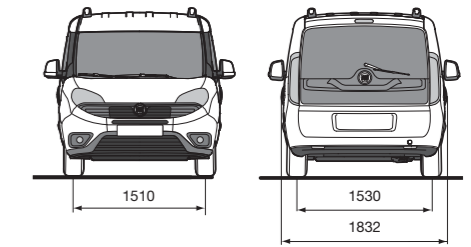

DOBLO

TECHNICAL SPECIFICATIONS

	1.4 95 HP 16v	1.4 T-JET 120 HP	1.4 T-JET 120 HP Natural Power	1.6 90 HP MultiJet	1.6 90 HP MultiJet Dualogic™	1.6 105 HP MultiJet	2.0 135 HP MultiJet
	POP - EASY - LOUNGE	EASY - LOUNGE	POP - EASY - LOUNGE	POP - EASY - LOUNGE	POP - EASY - LOUNGE - MAXI	POP - EASY - LOUNGE - MAXI	EASY - LOUNGE - MAXI
Engine	petrol	petrol	petrol methane				
No. of cylinders, layout	4, in line, transverse front	4, in line, transverse front	4, in line, transverse front	4, in line, transverse front	4, in line, transverse front	4, in line, transverse front	4, in line, transverse front
Bore x stroke (mm)	72 x 84	72 x 84	72 x 84	79.5 x 80.5	79.5 x 80.5	79.5 x 80.5	83 x 90.5
Displacement (cm³)	1368	1368	1368	1598	1598	1598	1956
Emissions level	Euro 6	Euro 6	Euro 6	Euro 5	Euro 5	Euro 5	Euro 5
Compression ratio	11:1	9.8:1	9.8:1	16.5:1	16.5:1	16.5:1	16.5:1
EC max. power: kW (HP) at rpm	70 (95) 6000	88 (120) 5000	88 (120) 5000	66 (90) 4000	66 (90) 4000	77 (105) 4000	99 (135) 3500
EC max. torque: Nm (kgm) at rpm	127 (12.95) 4500	206 (21) 2000	206 (21) 2000	290 (29.6) 1500	200 (20.4) 1500	290 (29.6) 1500	320 (32.6) 1500
Supply	timed sequential Multipoint electronic injection, returnless system	Multipoint electronic injection, sequential, phased, turbo and intercooler, returnless system	Multipoint electronic injection specific for methane, sequential, phased, turbo and intercooler, returnless system	Electronically controlled Common Rail MultiJet direct injection with turbo and intercooler	Electronically controlled Common Rail MultiJet direct injection with turbo and intercooler	Electronically controlled Common Rail MultiJet direct injection with turbo and intercooler	Electronically controlled Common Rail MultiJet direct injection with turbo and intercooler
Ignition	electronic, static, integrated with the injection	electronic, static, integrated with the injection	electronic, static, integrated with the injection	by compression	by compression	by compression	by compression
Transmission							
Drive type	front	front	front	front	front	front	front
Clutch control	hydraulic	hydraulic	hydraulic	hydraulic	hydraulic	hydraulic	hydraulic
Gearbox/transmission: no. of speeds	5+R	6+R	6+R	6+R	5+R	6+R	6+R
Steering							
Type	rack and pinion with hydraulic power steering	rack and pinion with hydraulic power steering	rack and pinion with hydraulic power steering	rack and pinion with hydraulic power steering	rack and pinion with hydraulic power steering	rack and pinion with hydraulic power steering	rack and pinion with hydraulic power steering
Kerb-to-kerb turning circle (m)	11.2	11.2	11.2	11.2	11.2 / 13 (long wheelbase)	11.2 / 12.5 (long wheelbase)	11.2 / 12.5 (long wheelbase)
Brakes - D (disc) - T (drum)							
Front: Ø mm	D 305 (self-ventilating)	D 305 (self-ventilating)	D 305 (self-ventilating)	D 284 / D 305 (7-seater) (self-ventilating)	D284 / D305 (7-seater and long wheelbase) (self-ventilating)	D284 / D305 (7-seater and long wheelbase) (self-ventilating)	D 305 (self-ventilating)
Rear: Ø mm	T 254	T 254	T 254	T 254	T 254	T 254	T 254
Brake servo	10"	10"	10"	10"	10"	10"	10"
Suspension							
Front	independent, MacPherson type						
Rear	independent bi-link, with coil springs, telescopic shock absorbers and anti-roll bar						
External dimensions							
Wheelbase (mm)	2755	2755	2755	2755	2755 / 3105 (long wheelbase)	2755 / 3105 (long wheelbase)	2755 / 3105 (long wheelbase)
Length / width (mm)	4406 / 1832	4406 / 1832	4406 / 1832	4406 / 1832	4406 (4756 long wheelbase) / 1832	4406 (4756 long wheelbase) / 1832	4406 (long wheelbase) / 1832
Height (mm)	1845 / 1895 / 2115 (with roof bars / high roof)	1845 / 1895 (with roof bars)	1849 / 1899 (with roof bars)	1845 / 1895 / 2115 (with roof bars / high roof)	1845 / 1895 / 2115 (with roof bars / high roof)	1845 / 1895 / 2115 (with roof bars / high roof)	1845 / 1895 / 2115 (with roof bars / high roof)
Front / rear track (mm)					1880 / 1927 (with roof bars)	1880 / 1927 (with roof bars)	1880 / 1927 (with roof bars)
Front / rear overhang (mm)	1510 / 1530	1510 / 1530	1510 / 1530	1510 / 1530	1510 / 1530	1510 / 1530	1510 / 1530
Luggage compartment volume (dm³)	911 / 740	911 / 740	911 / 740	911 / 740	911 / 740	911 / 740	911 / 740
Luggage volume (dm³)	790 / 3200 (with rear seats folded down)	790 / 3200 (with rear seats folded down)	790 / 3200 (with rear seats folded down)	790 / 3200 (with rear seats folded down)	790 / 3200 (with rear seats folded down)	790 / 3200 (with rear seats folded down)	790 / 3200 (with rear seats folded down)
Luggage volume Long wheelbase (dm³)					1050 / 4000 (with rear seats folded down)	1050 / 4000 (with rear seats folded down)	1050 / 4000 (with rear seats folded down)
Wheels							
Tyres	195/60 R16 C 99T	195/60 R16 C 99T	195/60 R16 C 99T	195/60 R16 C 99T	195/60 R16 C 99T	195/60 R16 C 99T	195/60 R16 C 99T
Electrical equipment (12 V)							
Battery capacity (Ah)	63	60	60	72	72	72	60
Weights - Capacities							
Kerb weight DIN (kg)	1370 / 1430 (high roof)	1415	1540	1430 / 1500	1430 / 1500 (high roof) / 1525 (long wheelbase)	1430 / 1500 (high roof) / 1525 (long wheelbase)	1480 / 1540 (high roof) / 1540 (long wheelbase)
Max. towable weight (non-braked) (kg)	500	500	500	500	500	500	500
Max. towable weight (braked) (kg)	1000	1000	1000	1300 / 1000 (7 seats)	1300 / 1000 (7 seats)	1300 / 1000 (7 seats)	1500
Fuel tank (litres)	60	60	22 24.6 m³ (16,15 kg)	60	60	60	60
Performance							
Top speed (km/h)	161 / 156 (high roof)	172	172	158 / 153 (high roof)	158 / 153 (high roof)	164 / 159 (high roof)	179 / 174 (high roof)
Acceleration (s) 0-100 km/h	15.4 / 15.9 (high roof)	12.3	12.3	14.9 / 15.4 (high roof)	15.4 / 15.9 (high roof)	13.4 / 13.9 (high roof)	11.3 / 11.8 (high roof)
Consumption* (l/100 km)							
Urban / extra-urban / combined cycle	9.3 / 5.9 / 7.2 9.5 / 6.1 / 7.4 (high roof)				5.6 / 4.7 / 5.0 5.9 / 5.3 / 5.5 (high roof)	6.1 / 4.7 / 5.2 6.4 / 5.3 / 5.7 (high roof)	
Without S&S		9.5 / 5.9 / 7.2	9.7 / 6.1 / 7.4	9.9* / 6.1* / 7.5* 6.5** / 4.0** / 4.9**	6.8 / 4.7 / 5.5 7.1 / 5.3 / 6.0 (high roof)		7.3 / 5.1 / 5.9 7.4 / 5.5 / 6.2 (high roof)
CO ₂ emissions (g/km)	165 / 171 (high roof)						
Without S&S		169	173	134	145 / 158 (high roof)	138 / 150 (high roof)	156 / 163 (high roof)