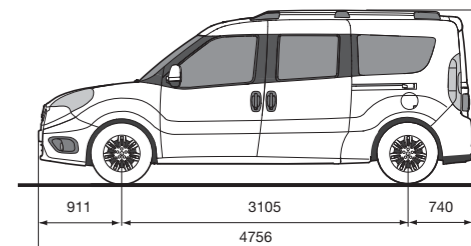

DOBLO

TECHNICAL SPECIFICATIONS

	1.4 95 HP 16v	1.4 T-JET 120 HP	1.4 T-JET 120 HP Natural Power	1.6 90 HP MultiJet	1.6 90 HP MultiJet Dualogic™	1.6 105 HP MultiJet	2.0 135 HP MultiJet
	POP - EASY - LOUNGE	EASY - LOUNGE	POP - EASY - LOUNGE	POP - EASY - LOUNGE	POP - EASY - LOUNGE - MAXI	POP - EASY - LOUNGE - MAXI	EASY - LOUNGE - MAXI
Engine	petrol	petrol	petrol methane				
No. of cylinders, layout	4, in line, transverse front	4, in line, transverse front	4, in line, transverse front	4, in line, transverse front	4, in line, transverse front	4, in line, transverse front	4, in line, transverse front
Bore x stroke (mm)	72 x 84	72 x 84	72 x 84	79.5 x 80.5	79.5 x 80.5	79.5 x 80.5	83 x 90.5
Displacement (cm³)	1368	1368	1368	1598	1598	1598	1956
Emissions level	Euro 6	Euro 6	Euro 6	Euro 5	Euro 5	Euro 5	Euro 5
Compression ratio	11:1	9.8:1	9.8:1	16.5:1	16.5:1	16.5:1	16.5:1
EC max. power: kW (HP) at rpm	70 (95) 6000	88 (120) 5000	88 (120) 5000	66 (90) 4000	66 (90) 4000	77 (105) 4000	99 (135) 3500
EC max. torque: Nm (kgm) at rpm	127 (12.95) 4500	206 (21) 2000	206 (21) 2000	290 (29.6) 1500	200 (20.4) 1500	290 (29.6) 1500	320 (32.6) 1500
Supply	timed sequential Multipoint electronic injection, returnless system	Multipoint electronic injection, sequential, phased, turbo and intercooler, returnless system	Multipoint electronic injection specific for methane, sequential, phased, turbo and intercooler, returnless system	Electronically controlled Common Rail MultiJet direct injection with turbo and intercooler	Electronically controlled Common Rail MultiJet direct injection with turbo and intercooler	Electronically controlled Common Rail MultiJet direct injection with turbo and intercooler	Electronically controlled Common Rail MultiJet direct injection with turbo and intercooler
Ignition	electronic, static, integrated with the injection	electronic, static, integrated with the injection	electronic, static, integrated with the injection	by compression	by compression	by compression	by compression
Transmission							
Drive type	front	front	front	front	front	front	front
Clutch control	hydraulic	hydraulic	hydraulic	hydraulic	hydraulic	hydraulic	hydraulic
Gearbox/transmission: no. of speeds	5+R	6+R	6+R	6+R	5+R	6+R	6+R
Steering							
Type	rack and pinion with hydraulic power steering	rack and pinion with hydraulic power steering	rack and pinion with hydraulic power steering	rack and pinion with hydraulic power steering	rack and pinion with hydraulic power steering	rack and pinion with hydraulic power steering	rack and pinion with hydraulic power steering
Kerb-to-kerb turning circle (m)	11.2	11.2	11.2	11.2	11.2 / 13 (long wheelbase)	11.2 / 12.5 (long wheelbase)	11.2 / 12.5 (long wheelbase)
Brakes - D (disc) - T (drum)							
Front: Ø mm	D 305 (self-ventilating)	D 305 (self-ventilating)	D 305 (self-ventilating)	D 284 / D 305 (7-seater) (self-ventilating)	D284 / D305 (7-seater and long wheelbase) (self-ventilating)	D284 / D305 (7-seater and long wheelbase) (self-ventilating)	D 305 (self-ventilating)
Rear: Ø mm	T 254	T 254	T 254	T 254	T 254	T 254	T 254
Brake servo	10"	10"	10"	10"	10"	10"	10"
Suspension							
Front	independent, MacPherson type						
Rear	independent bi-link, with coil springs, telescopic shock absorbers and anti-roll bar						
External dimensions							
Wheelbase (mm)	2755	2755	2755	2755	2755 / 3105 (long wheelbase)	2755 / 3105 (long wheelbase)	2755 / 3105 (long wheelbase)
Length / width (mm)	4406 / 1832	4406 / 1832	4406 / 1832	4406 / 1832	4406 (4756 long wheelbase) / 1832	4406 (4756 long wheelbase) / 1832	4406 (long wheelbase) / 1832
Height (mm)	1845 / 1895 / 2115 (with roof bars / high roof)	1845 / 1895 (with roof bars)	1849 / 1899 (with roof bars)	1845 / 1895 / 2115 (with roof bars / high roof)	1845 / 1895 / 2115 (with roof bars / high roof)	1845 / 1895 / 2115 (with roof bars / high roof)	1845 / 1895 / 2115 (with roof bars / high roof)
Front / rear track (mm)					1880 / 1927 (with roof bars)	1880 / 1927 (with roof bars)	1880 / 1927 (with roof bars)
Front / rear overhang (mm)	1510 / 1530	1510 / 1530	1510 / 1530	1510 / 1530	1510 / 1530	1510 / 1530	1510 / 1530
Luggage compartment volume (dm³)	911 / 740	911 / 740	911 / 740	911 / 740	911 / 740	911 / 740	911 / 740
Luggage volume (dm³)	790 / 3200 (with rear seats folded down)	790 / 3200 (with rear seats folded down)	790 / 3200 (with rear seats folded down)	790 / 3200 (with rear seats folded down)	790 / 3200 (with rear seats folded down)	790 / 3200 (with rear seats folded down)	790 / 3200 (with rear seats folded down)
Luggage volume Long wheelbase (dm³)					1050 / 4000 (with rear seats folded down)	1050 / 4000 (with rear seats folded down)	1050 / 4000 (with rear seats folded down)
Wheels							
Tyres	195/60 R16 C 99T	195/60 R16 C 99T	195/60 R16 C 99T	195/60 R16 C 99T	195/60 R16 C 99T	195/60 R16 C 99T	195/60 R16 C 99T
Electrical equipment (12 V)							
Battery capacity (Ah)	63	60	60	72	72	72	60
Weights - Capacities							
Kerb weight DIN (kg)	1370 / 1430 (high roof)	1415	1540	1430 / 1500	1430 / 1500 (high roof) / 1525 (long wheelbase)	1430 / 1500 (high roof) / 1525 (long wheelbase)	1480 / 1540 (high roof) / 1540 (long wheelbase)
Max. towable weight (non-braked) (kg)	500	500	500	500	500	500	500
Max. towable weight (braked) (kg)	1000	1000	1000	1300 / 1000 (7 seats)	1300 / 1000 (7 seats)	1300 / 1000 (7 seats)	1500
Fuel tank (litres)	60	60	22 24.6 m³ (16,15 kg)	60	60	60	60
Performance							
Top speed (km/h)	161 / 156 (high roof)	172	172	158 / 153 (high roof)	158 / 153 (high roof)	164 / 159 (high roof)	179 / 174 (high roof)
Acceleration (s) 0-100 km/h	15.4 / 15.9 (high roof)	12.3	12.3	14.9 / 15.4 (high roof)	15.4 / 15.9 (high roof)	13.4 / 13.9 (high roof)	11.3 / 11.8 (high roof)
Consumption* (l/100 km)							
Urban / extra-urban / combined cycle	9.3 / 5.9 / 7.2 9.5 / 6.1 / 7.4 (high roof)				5.6 / 4.7 / 5.0 5.9 / 5.3 / 5.5 (high roof)	6.1 / 4.7 / 5.2 6.4 / 5.3 / 5.7 (high roof)	
Without S&S		9.5 / 5.9 / 7.2	9.7 / 6.1 / 7.4	9.9* / 6.1* / 7.5* 6.5** / 4.0** / 4.9**	6.8 / 4.7 / 5.5 7.1 / 5.3 / 6.0 (high roof)		7.3 / 5.1 / 5.9 7.4 / 5.5 / 6.2 (high roof)
CO ₂ emissions (g/km)	165 / 171 (high roof)						
Without S&S		169	173	134	145 / 158 (high roof)	138 / 150 (high roof)	156 / 163 (high roof)