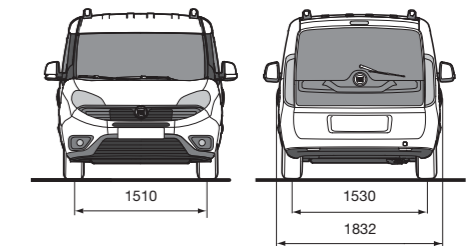

DOBLO

TECHNICAL SPECIFICATIONS

	1.4 95 HP 16v	1.4 T-JET 120 HP	1.4 T-JET 120 HP Natural Power	1.6 90 HP MultiJet	1.6 90 HP MultiJet Dualogic™	1.6 105 HP MultiJet	2.0 135 HP MultiJet
	POP - EASY - LOUNGE	EASY - LOUNGE	POP - EASY - LOUNGE	POP - EASY - LOUNGE	POP - EASY - LOUNGE - MAXI	POP - EASY - LOUNGE - MAXI	EASY - LOUNGE - MAXI
Engine	petrol	petrol	petrol methane				
No. of cylinders, layout	4, in line, transverse front	4, in line, transverse front	4, in line, transverse front	4, in line, transverse front	4, in line, transverse front	4, in line, transverse front	4, in line, transverse front
Bore x stroke (mm)	72 x 84	72 x 84	72 x 84	79.5 x 80.5	79.5 x 80.5	79.5 x 80.5	83 x 90.5
Displacement (cm³)	1368	1368	1368	1598	1598	1598	1956
Emissions level	Euro 6	Euro 6	Euro 6	Euro 5	Euro 5	Euro 5	Euro 5
Compression ratio	11:1	9.8:1	9.8:1	16.5:1	16.5:1	16.5:1	16.5:1
EC max. power: kW (HP) at rpm	70 (95) 6000	88 (120) 5000	88 (120) 5000	66 (90) 4000	66 (90) 4000	77 (105) 4000	99 (135) 3500
EC max. torque: Nm (kgm) at rpm	127 (12.95) 4500	206 (21) 2000	206 (21) 2000	290 (29.6) 1500	200 (20.4) 1500	290 (29.6) 1500	320 (32.6) 1500
Supply	timed sequential Multipoint electronic injection, returnless system	Multipoint electronic injection, sequential, phased, turbo and intercooler, returnless system	Multipoint electronic injection specific for methane, sequential, phased, turbo and intercooler, returnless system	Electronically controlled Common Rail MultiJet direct injection with turbo and intercooler	Electronically controlled Common Rail MultiJet direct injection with turbo and intercooler	Electronically controlled Common Rail MultiJet direct injection with turbo and intercooler	Electronically controlled Common Rail MultiJet direct injection with turbo and intercooler
Ignition	electronic, static, integrated with the injection	electronic, static, integrated with the injection	electronic, static, integrated with the injection	by compression	by compression	by compression	by compression
Transmission							
Drive type	front	front	front	front	front	front	front
Clutch control	hydraulic	hydraulic	hydraulic	hydraulic	hydraulic	hydraulic	hydraulic
Gearbox/transmission: no. of speeds	5+R	6+R	6+R	6+R	5+R	6+R	6+R
Steering							
Type	rack and pinion with hydraulic power steering	rack and pinion with hydraulic power steering	rack and pinion with hydraulic power steering	rack and pinion with hydraulic power steering	rack and pinion with hydraulic power steering	rack and pinion with hydraulic power steering	rack and pinion with hydraulic power steering
Kerb-to-kerb turning circle (m)	11.2	11.2	11.2	11.2	11.2 / 13 (long wheelbase)	11.2 / 12.5 (long wheelbase)	11.2 / 12.5 (long wheelbase)
Brakes - D (disc) - T (drum)							
Front: Ø mm	D 305 (self-ventilating)	D 305 (self-ventilating)	D 305 (self-ventilating)	D 284 / D 305 (7-seater) (self-ventilating)	D284 / D305 (7-seater and long wheelbase) (self-ventilating)	D284 / D305 (7-seater and long wheelbase) (self-ventilating)	D 305 (self-ventilating)
Rear: Ø mm	T 254	T 254	T 254	T 254	T 254	T 254	T 254
Brake servo	10"	10"	10"	10"	10"	10"	10"
Suspension							
Front	independent, MacPherson type						
Rear	independent bi-link, with coil springs, telescopic shock absorbers and anti-roll bar						
External dimensions							
Wheelbase (mm)	2755	2755	2755	2755	2755 / 3105 (long wheelbase)	2755 / 3105 (long wheelbase)	2755 / 3105 (long wheelbase)
Length / width (mm)	4406 / 1832	4406 / 1832	4406 / 1832	4406 / 1832	4406 (4756 long wheelbase) / 1832	4406 (4756 long wheelbase) / 1832	4406 (long wheelbase) / 1832
Height (mm)	1845 / 1895 / 2115 (with roof bars / high roof)	1845 / 1895 (with roof bars)	1849 / 1899 (with roof bars)	1845 / 1895 / 2115 (with roof bars / high roof)	1845 / 1895 / 2115 (with roof bars / high roof)	1845 / 1895 / 2115 (with roof bars / high roof)	1845 / 1895 / 2115 (with roof bars / high roof)
Front / rear track (mm)					1880 / 1927 (with roof bars)	1880 / 1927 (with roof bars)	1880 / 1927 (with roof bars)
Front / rear overhang (mm)	1510 / 1530	1510 / 1530	1510 / 1530	1510 / 1530	1510 / 1530	1510 / 1530	1510 / 1530
Luggage compartment volume (dm³)	911 / 740	911 / 740	911 / 740	911 / 740	911 / 740	911 / 740	911 / 740
Luggage volume (dm³)	790 / 3200 (with rear seats folded down)	790 / 3200 (with rear seats folded down)	790 / 3200 (with rear seats folded down)	790 / 3200 (with rear seats folded down)	790 / 3200 (with rear seats folded down)	790 / 3200 (with rear seats folded down)	790 / 3200 (with rear seats folded down)
Luggage volume Long wheelbase (dm³)					1050 / 4000 (with rear seats folded down)	1050 / 4000 (with rear seats folded down)	1050 / 4000 (with rear seats folded down)
Wheels							
Tyres	195/60 R16 C 99T	195/60 R16 C 99T	195/60 R16 C 99T	195/60 R16 C 99T	195/60 R16 C 99T	195/60 R16 C 99T	195/60 R16 C 99T
Electrical equipment (12 V)							
Battery capacity (Ah)	63	60	60	72	72	72	60
Weights - Capacities							
Kerb weight DIN (kg)	1370 / 1430 (high roof)	1415	1540	1430 / 1500	1430 / 1500 (high roof) / 1525 (long wheelbase)	1430 / 1500 (high roof) / 1525 (long wheelbase)	1480 / 1540 (high roof) / 1540 (long wheelbase)
Max. towable weight (non-braked) (kg)	500	500	500	500	500	500	500
Max. towable weight (braked) (kg)	1000	1000	1000	1300 / 1000 (7 seats)	1300 / 1000 (7 seats)	1300 / 1000 (7 seats)	1500
Fuel tank (litres)	60	60	22 24.6 m³ (16,15 kg)	60	60	60	60
Performance							
Top speed (km/h)	161 / 156 (high roof)	172	172	158 / 153 (high roof)	158 / 153 (high roof)	164 / 159 (high roof)	179 / 174 (high roof)
Acceleration (s) 0-100 km/h	15.4 / 15.9 (high roof)	12.3	12.3	14.9 / 15.4 (high roof)	15.4 / 15.9 (high roof)	13.4 / 13.9 (high roof)	11.3 / 11.8 (high roof)
Consumption* (l/100 km)							
Urban / extra-urban / combined cycle	9.3 / 5.9 / 7.2 9.5 / 6.1 / 7.4 (high roof)				5.6 / 4.7 / 5.0 5.9 / 5.3 / 5.5 (high roof)	6.1 / 4.7 / 5.2 6.4 / 5.3 / 5.7 (high roof)	
Without S&S		9.5 / 5.9 / 7.2	9.7 / 6.1 / 7.4	9.9* / 6.1* / 7.5* 6.5** / 4.0** / 4.9**	6.8 / 4.7 / 5.5 7.1 / 5.3 / 6.0 (high roof)		7.3 / 5.1 / 5.9 7.4 / 5.5 / 6.2 (high roof)
CO ₂ emissions (g/km)	165 / 171 (high roof)						
Without S&S		169	173	134	145 / 158 (high roof)	138 / 150 (high roof)	156 / 163 (high roof)