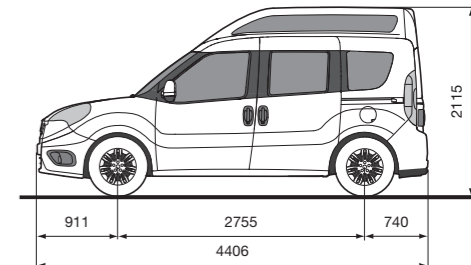

DOBLO

TECHNICAL SPECIFICATIONS

	1.4 95 HP 16v	1.4 T-JET 120 HP	1.4 T-JET 120 HP Natural Power	1.6 90 HP MultiJet	1.6 90 HP MultiJet Dualogic™	1.6 105 HP MultiJet	2.0 135 HP MultiJet
	POP - EASY - LOUNGE	EASY - LOUNGE	POP - EASY - LOUNGE	POP - EASY - LOUNGE	POP - EASY - LOUNGE - MAXI	POP - EASY - LOUNGE - MAXI	EASY - LOUNGE - MAXI
Engine	petrol	petrol	petrol methane				
No. of cylinders, layout	4, in line, transverse front	4, in line, transverse front	4, in line, transverse front	4, in line, transverse front	4, in line, transverse front	4, in line, transverse front	4, in line, transverse front
Bore x stroke (mm)	72 x 84	72 x 84	72 x 84	79.5 x 80.5	79.5 x 80.5	79.5 x 80.5	83 x 90.5
Displacement (cm³)	1368	1368	1368	1598	1598	1598	1956
Emissions level	Euro 6	Euro 6	Euro 6	Euro 5	Euro 5	Euro 5	Euro 5
Compression ratio	11:1	9.8:1	9.8:1	16.5:1	16.5:1	16.5:1	16.5:1
EC max. power: kW (HP) at rpm	70 (95) 6000	88 (120) 5000	88 (120) 5000	66 (90) 4000	66 (90) 4000	77 (105) 4000	99 (135) 3500
EC max. torque: Nm (kgm) at rpm	127 (12.95) 4500	206 (21) 2000	206 (21) 2000	290 (29.6) 1500	200 (20.4) 1500	290 (29.6) 1500	320 (32.6) 1500
Supply	timed sequential Multipoint electronic injection, returnless system	Multipoint electronic injection, sequential, phased, turbo and intercooler, returnless system	Multipoint electronic injection specific for methane, sequential, phased, turbo and intercooler, returnless system	Electronically controlled Common Rail MultiJet direct injection with turbo and intercooler	Electronically controlled Common Rail MultiJet direct injection with turbo and intercooler	Electronically controlled Common Rail MultiJet direct injection with turbo and intercooler	Electronically controlled Common Rail MultiJet direct injection with turbo and intercooler
Ignition	electronic, static, integrated with the injection	electronic, static, integrated with the injection	electronic, static, integrated with the injection	by compression	by compression	by compression	by compression
Transmission							
Drive type	front	front	front	front	front	front	front
Clutch control	hydraulic	hydraulic	hydraulic	hydraulic	hydraulic	hydraulic	hydraulic
Gearbox/transmission: no. of speeds	5+R	6+R	6+R	6+R	5+R	6+R	6+R
Steering							
Type	rack and pinion with hydraulic power steering	rack and pinion with hydraulic power steering	rack and pinion with hydraulic power steering	rack and pinion with hydraulic power steering	rack and pinion with hydraulic power steering	rack and pinion with hydraulic power steering	rack and pinion with hydraulic power steering
Kerb-to-kerb turning circle (m)	11.2	11.2	11.2	11.2	11.2 / 13 (long wheelbase)	11.2 / 12.5 (long wheelbase)	11.2 / 12.5 (long wheelbase)
Brakes - D (disc) - T (drum)							
Front: Ø mm	D 305 (self-ventilating)	D 305 (self-ventilating)	D 305 (self-ventilating)	D 284 / D 305 (7-seater) (self-ventilating)	D284 / D305 (7-seater and long wheelbase) (self-ventilating)	D284 / D305 (7-seater and long wheelbase) (self-ventilating)	D 305 (self-ventilating)
Rear: Ø mm	T 254	T 254	T 254	T 254	T 254	T 254	T 254
Brake servo	10"	10"	10"	10"	10"	10"	10"
Suspension							
Front	independent, MacPherson type						
Rear	independent bi-link, with coil springs, telescopic shock absorbers and anti-roll bar						
External dimensions							
Wheelbase (mm)	2755	2755	2755	2755	2755 / 3105 (long wheelbase)	2755 / 3105 (long wheelbase)	2755 / 3105 (long wheelbase)
Length / width (mm)	4406 / 1832	4406 / 1832	4406 / 1832	4406 / 1832	4406 (4756 long wheelbase) / 1832	4406 (4756 long wheelbase) / 1832	4406 (long wheelbase) / 1832
Height (mm)	1845 / 1895 / 2115 (with roof bars / high roof)	1845 / 1895 (with roof bars)	1849 / 1899 (with roof bars)	1845 / 1895 / 2115 (with roof bars / high roof)	1845 / 1895 / 2115 (with roof bars / high roof)	1845 / 1895 / 2115 (with roof bars / high roof)	1845 / 1895 / 2115 (with roof bars / high roof)
Front / rear track (mm)					1880 / 1927 (with roof bars)	1880 / 1927 (with roof bars)	1880 / 1927 (with roof bars)
Front / rear overhang (mm)	1510 / 1530	1510 / 1530	1510 / 1530	1510 / 1530	1510 / 1530	1510 / 1530	1510 / 1530
Luggage compartment volume (dm³)	911 / 740	911 / 740	911 / 740	911 / 740	911 / 740	911 / 740	911 / 740
Luggage volume (dm³)	790 / 3200 (with rear seats folded down)	790 / 3200 (with rear seats folded down)	790 / 3200 (with rear seats folded down)	790 / 3200 (with rear seats folded down)	790 / 3200 (with rear seats folded down)	790 / 3200 (with rear seats folded down)	790 / 3200 (with rear seats folded down)
Luggage volume Long wheelbase (dm³)					1050 / 4000 (with rear seats folded down)	1050 / 4000 (with rear seats folded down)	1050 / 4000 (with rear seats folded down)
Wheels							
Tyres	195/60 R16 C 99T	195/60 R16 C 99T	195/60 R16 C 99T	195/60 R16 C 99T	195/60 R16 C 99T	195/60 R16 C 99T	195/60 R16 C 99T
Electrical equipment (12 V)							
Battery capacity (Ah)	63	60	60	72	72	72	60
Weights - Capacities							
Kerb weight DIN (kg)	1370 / 1430 (high roof)	1415	1540	1430 / 1500	1430 / 1500 (high roof) / 1525 (long wheelbase)	1430 / 1500 (high roof) / 1525 (long wheelbase)	1480 / 1540 (high roof) / 1540 (long wheelbase)
Max. towable weight (non-braked) (kg)	500	500	500	500	500	500	500
Max. towable weight (braked) (kg)	1000	1000	1000	1300 / 1000 (7 seats)	1300 / 1000 (7 seats)	1300 / 1000 (7 seats)	1500
Fuel tank (litres)	60	60	22 24.6 m³ (16,15 kg)	60	60	60	60
Performance							
Top speed (km/h)	161 / 156 (high roof)	172	172	158 / 153 (high roof)	158 / 153 (high roof)	164 / 159 (high roof)	179 / 174 (high roof)
Acceleration (s) 0-100 km/h	15.4 / 15.9 (high roof)	12.3	12.3	14.9 / 15.4 (high roof)	15.4 / 15.9 (high roof)	13.4 / 13.9 (high roof)	11.3 / 11.8 (high roof)
Consumption* (l/100 km)							
Urban / extra-urban / combined cycle	9.3 / 5.9 / 7.2 9.5 / 6.1 / 7.4 (high roof)				5.6 / 4.7 / 5.0 5.9 / 5.3 / 5.5 (high roof)	6.1 / 4.7 / 5.2 6.4 / 5.3 / 5.7 (high roof)	
Without S&S		9.5 / 5.9 / 7.2	9.7 / 6.1 / 7.4	9.9* / 6.1* / 7.5* 6.5** / 4.0** / 4.9**	6.8 / 4.7 / 5.5 7.1 / 5.3 / 6.0 (high roof)		7.3 / 5.1 / 5.9 7.4 / 5.5 / 6.2 (high roof)
CO ₂ emissions (g/km)	165 / 171 (high roof)						
Without S&S		169	173	134	145 / 158 (high roof)	138 / 150 (high roof)	156 / 163 (high roof)